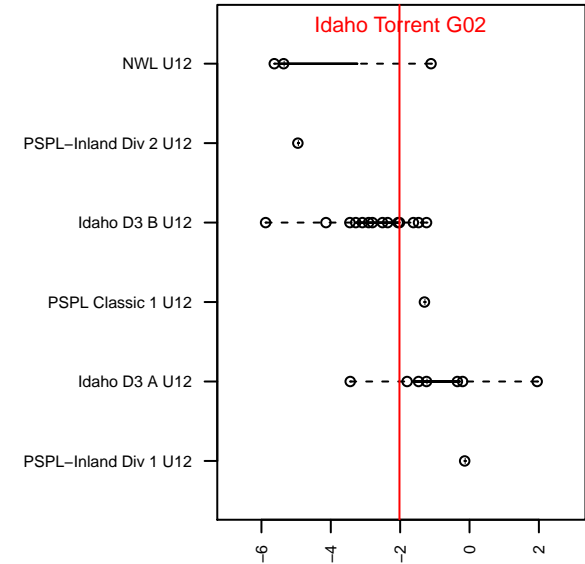

alt names used:  
 IDAHO TORRENT 02-04  
 IDAHO TORRENT TORRENT 02-04 (ID)  
 IDAHO TORRENT  
 Idaho Torrent [G02]  
 IDAHO TORRENT

Venues played:  
 2014 Sounders FC Cup GU12  
 2014 Idaho D3 B U12  
 2014 GEM State Challenge U12G North U12  
 2014 FC Nova Fall Showcase U11/U12G King  
 2014 Spr Idaho D3 U12 Bracket B EAST U12

**attack and defense variance (black dot)  
relative to other teams  
and top 10 in region**

**attack and defense rating  
relative to others at age  
and all opponents in last 13 months**

**Performance relative to 13 month average**