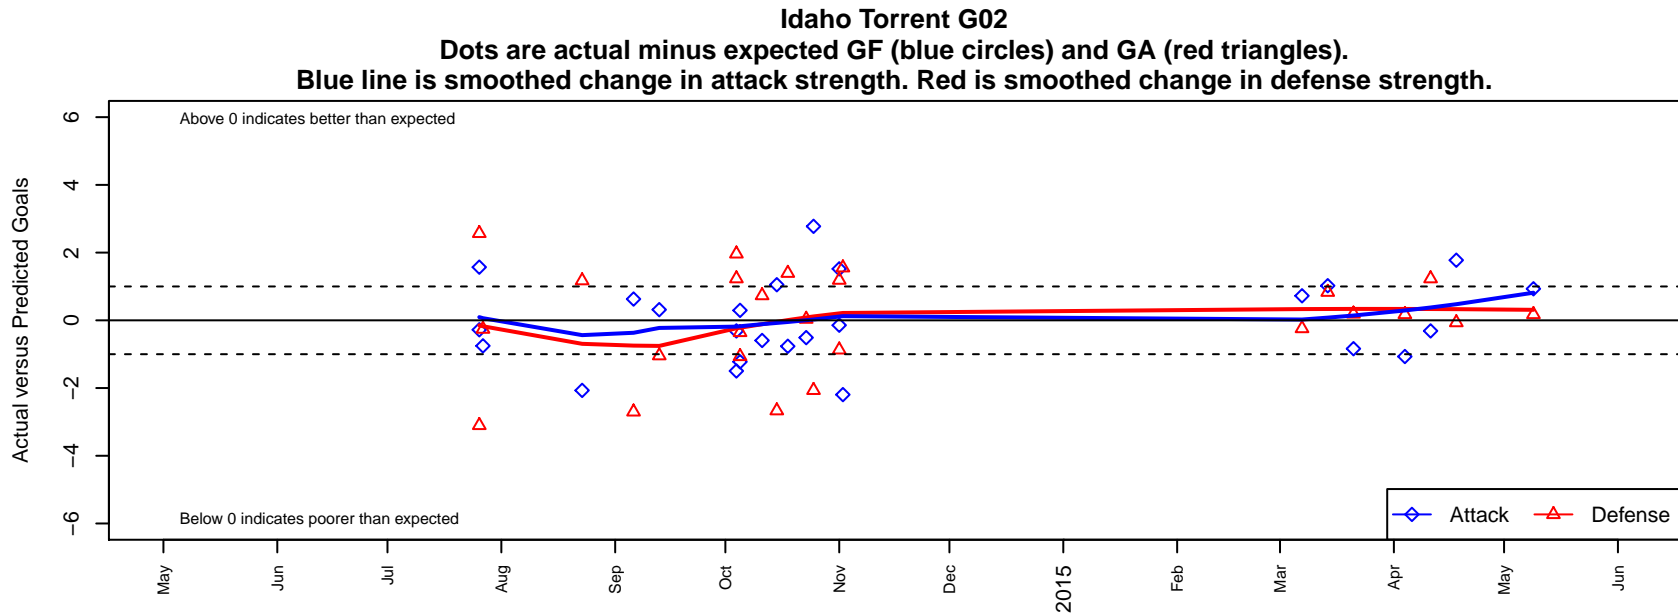

## Idaho Torrent G02

Idaho Torrent SC  
 Boise, ID  
 G02 total strength=597  
 attack=0.86 defense=0.29  
 fall league = Idaho D3 B U12  
 spr league = Spr Idaho D3 U12 Bracket B EAS  
 notes= Jason Vittrup

**attack and defense variance (black dot)  
relative to other teams  
and top 10 in region**

**attack and defense rating  
relative to others at age  
and all opponents in last 13 months**

**Performance relative to 13 month average**